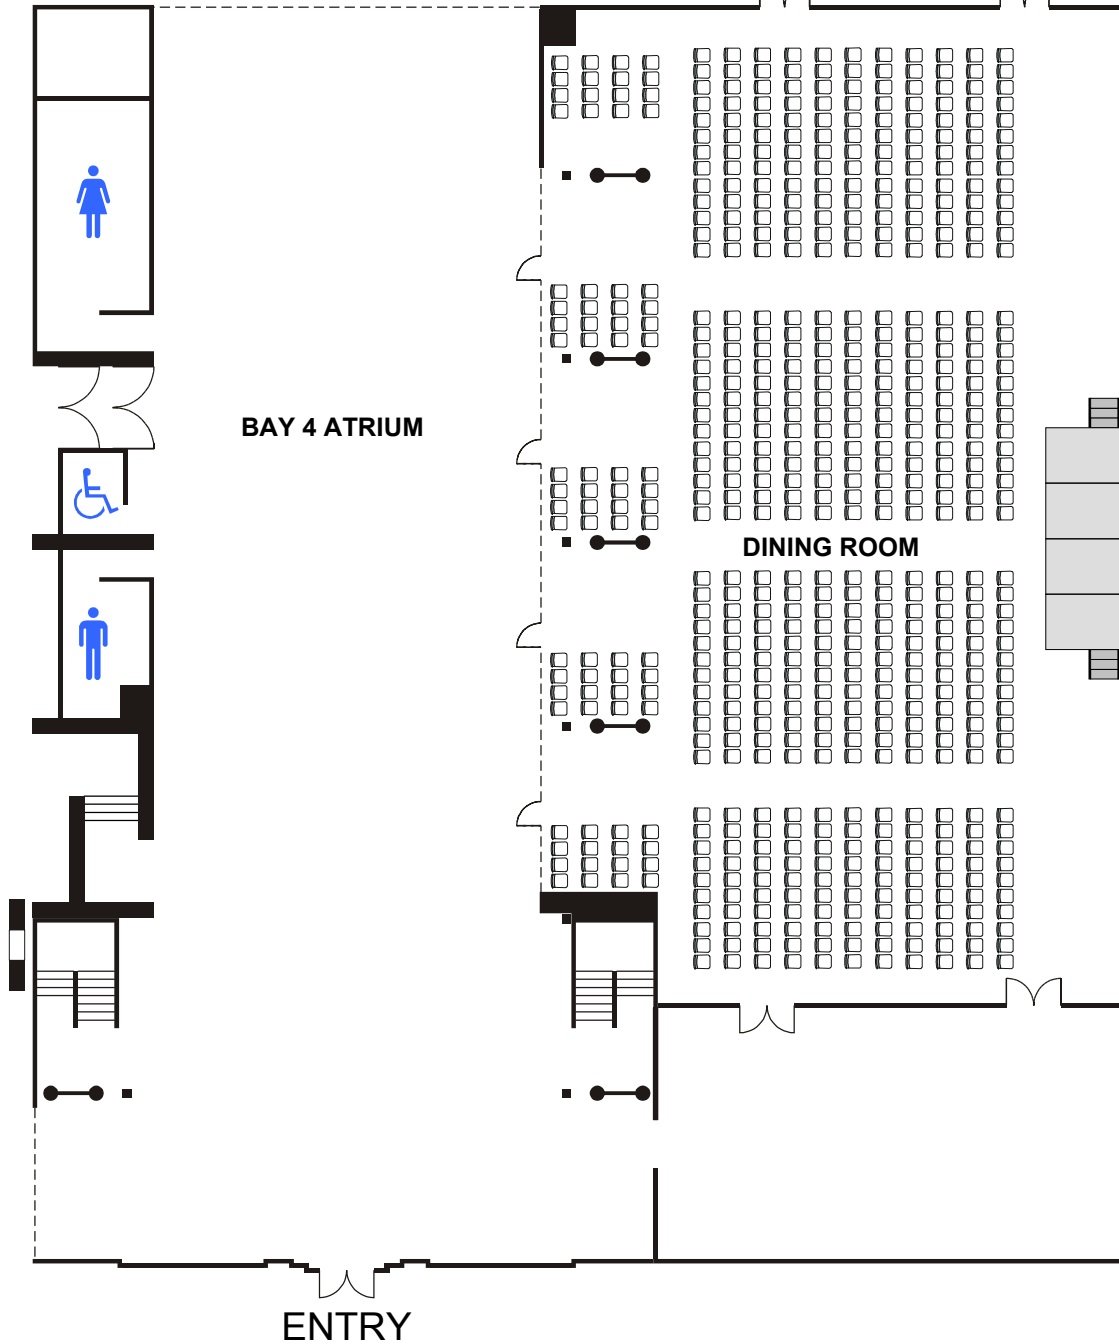

# DINING ROOM

19.3x32.8m

Theatre Style - 608pax

Australian  
Technology Park  
Conference Centre